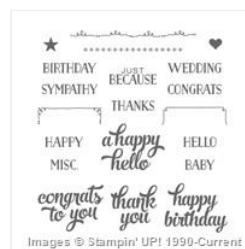

[Tin Of Cards Photopolymer Stamp Set - 138946](#)

Price: $17.00