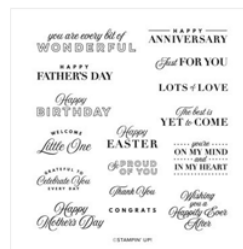

Supply List

Tina Rappe

6082899271

tinarappe@charter.net
www.stampinstudio.com

Lighthouse Dies -
158906

Price: \$34.00

Deckled
Rectangles Dies -
159173

Price: \$30.00

Stampin' Cut &
Emboss Machine -
149653

Price: \$125.00

Oceanfront
Photopolymer
Stamp Set -
157862

Price: \$22.00

Celebrating You
Cling Stamp Set
(English) - 158028

Price: \$24.00

Basic White 8-1/2"
X 11" Thick
Cardstock -
159229