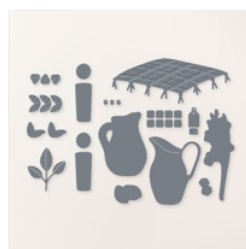

[Bird'S Eye View
Photopolymer
Stamp Set -
161436](#)

Price: £19.00

[On The Ocean
Cling Stamp Set
\(English\) - 160772](#)

Price: £22.00

[Nested Essentials
Dies - 161597](#)

Price: £32.00

[So Refreshing
Dies - 161346](#)