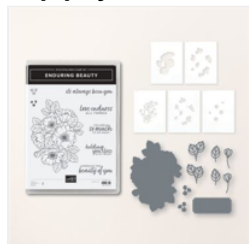

Use a Double Masking Technique In Card Making

Kathi Ondus

kaondus@simplykardsbykathi.com

<https://simplykardsbykathi.com>

Supply List

[Enduring Beauty Bundle \(English\) - 162674](#)

Price: \$50.75

[Enduring Beauty Decorative Masks - 162673](#)

Price: \$12.50

[Foursquare Decorative Masks - 161285](#)

Price: \$10.00

[Lemon Lolly 8-1/2" X 11" Cardstock - 161720](#)

Price: \$14.00

[Basic Black 8-1/2" X 11" Cardstock - 121045](#)

Price: \$14.00

[Basic White 8-1/2" X 11" Cardstock - 159276](#)