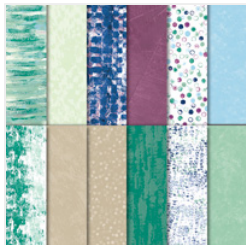

Price: \$20.00

[Sea Of Textures  
Wood-Mount  
Bundle - 148357](#)

Price: \$52.00

[Sea Of Textures  
Wood-Mount  
Stamp Set -  
146485](#)

Price: \$28.00

[Under The Sea  
Dies - 146334](#)

Price: \$30.00

[Tranquil Textures  
Designer Series  
Paper - 146331](#)

Price: \$11.00

[Tranquil Textures  
8-1/2" X 11"  
Cardstock Pack -  
146332](#)

Price: \$8.50

[Colorful Seasons  
Photopolymer  
Stamp Set -  
143726](#)

Price: \$27.00

[Whisper White 8-  
1/2" X 11"  
Cardstock -  
100730](#)