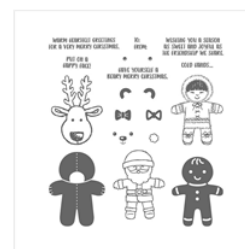

[Cookie Cutter Christmas Photopolymer Stamp Set - 142043](#)

Price: $37.00