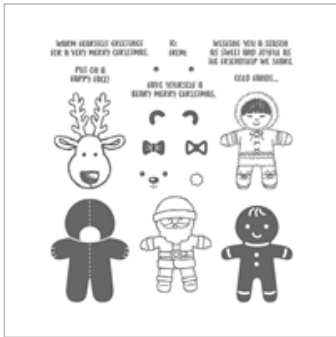

Supply List

Cookie Cutter
Christmas
Photopolymer Stamp
Set
142043
\$21.00

Cookie Cutter Builder
Punch
140396
\$18.00

Real Red 8-1/2" X 11"
Cardstock
102482
\$8.50

Whisper White 8-1/2"
X 11" Cardstock
100730
\$9.75