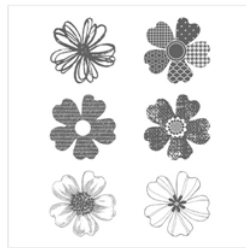

Supply List

Claudia Perry
706-587-4824

astampingteddy@gmail.com
<http://stampingincolumbusga.blogspot.com/>

[Fabulous Four
Clear-Mount
Stamp Set -
134174](#)

Price: \$15.00

[Flower Shop
Clear-Mount
Stamp Set -
130942](#)

Price: \$18.00

[Blossom Punch -
125603](#)

Price: \$16.95

[Pansy Punch -
130698](#)

Price: \$16.00

[Smoky Slate 8-1/2"
X 11" Cardstock -
131202](#)

Price: \$14.00

[Island Indigo 8-
1/2" X 11"
Cardstock -
122923](#)