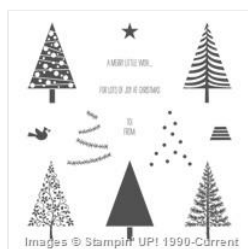

Supply List

Place Order
sueplotems@aol.com

[Festival Of Trees
Photopolymer
Stamp Set -
135059](#)

Price: \$16.00

[Festival Of Trees
Photopolymer
Bundle - 137640](#)

Price: \$28.75

[Winter Wonderland
Designer Vellum
Stack - 139594](#)