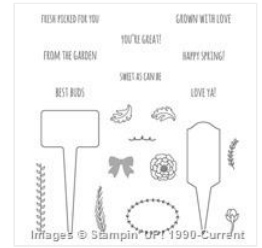

Supply List

Kim Quade
4026177955

kimgskards@gmail.com
www.kimplayswithpaper.com

[Berry Basket Bigz L Die - 137366](#)

Price: \$38.00

[Mixed Bunch Wood Stamp Set - 128442](#)

Price: \$27.95

[Mixed Bunch Clear Stamp Set - 125537](#)

Price: \$21.95

[Blossom Punch - 125603](#)

Price: \$16.95

[From The Garden Photopolymer Stamp Set - 137139](#)

Price: \$14.95

[Basic Gray 8-1/2" X 11" Cardstock - 121044](#)

Price: \$14.00

[Daffodil Delight 8-1/2" X 11" Cardstock - 119683](#)