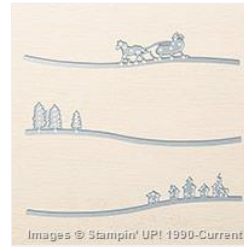

Price: \$5.00

Sleigh Ride
Edgelits Dies -
139670

Price: \$19.00

Itty Bitty Accents
Punch Pack -
133787

Price: \$17.00

Peaceful Pines
Photopolymer
Stamp Set -
139728

Price: \$26.00

Gold Cording Trim
- 139618