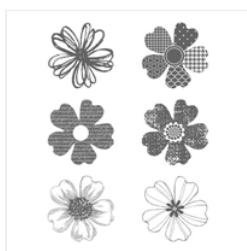

Supply List

Tammy Fite

505.440.4936

stampwithtammy@gmail.com

<http://tammyfite.stampinup.net>

Flower Shop
Clear-Mount
Stamp Set -
130942

Here For You
Clear-Mount
Stamp Set -
142164

Naturally Eclectic
Designer Series
Paper - 144185

Clear Faceted
Gems - 144142

Pansy Punch -
130698

Leaf Punch -
144667

2" (5.1 Cm) Circle
Punch - 133782

Classic Label
Punch - 141491

Night Of Navy
Classic Stampin'
Pad - 126970

Peekaboo Peach
8-1/2" X 11"
Cardstock -
141417