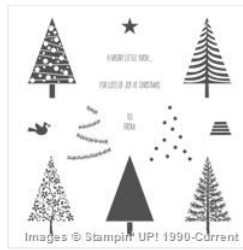

# Supply List

Place Order  
[sabradcreations@gmail.com](mailto:sabradcreations@gmail.com)

[Whisper White  
Craft Stampin' Pad  
- 101731](#)  
Price: \$10.75

[The Newborn King  
Clear-Mount  
Stamp Set -  
135113](#)  
Price: \$20.95