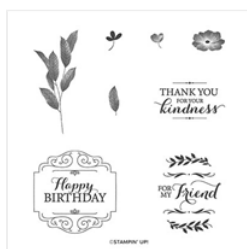

Supply List

Patti Dolan

patti@pspapercrafts.com

www.pspapercrafts.com

[Layered With Kindness Cling Stamp Set \(English\) - 151655](#)

Price: \$18.00

[Label Me Lovely Punch - 151296](#)

Price: \$19.00