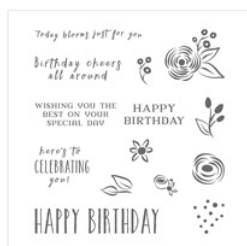

Supply List

Kim Quade
4026177955

kimgskards@gmail.com
www.kimplayswithpaper.com

[Stamparatus -
146276](#)

Price: \$49.00

[Perennial Birthday
Clear-Mount
Stamp Set -
145760](#)

Price: \$22.00

[Call Me Clover
Stampin' Pad -
147139](#)

Price: \$7.50

[Grapefruit Grove
Classic Stampin'
Pad - 147142](#)

Price: \$7.50

[Blueberry Bushel
Classic Stampin'
Pad - 147138](#)

Price: \$11.00

[Lovely Lipstick
Classic Stampin'
Pad - 147140](#)

Price: \$7.50