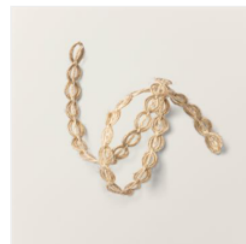

Earthen Textures - Collar Cut Card Technique

Supply List

Barbara Greenlee

214-395-5586

Barbara@GreenMoonStampStudio.com

GreenMoonStampStudio.com

[Earthen Textures Bundle \(English\) - 161514](#)

Price: \$54.75

[Earthen Elegance 12" X 12" \(30.5 X 30.5 Cm\) Designer Series Paper - 161503](#)

Price: \$12.50

[Exposed Brick 3D Embossing Folder - 161600](#)

Price: \$11.00

[Natural 1/4" \(6.4 Mm\) Wavy Trim - 161517](#)