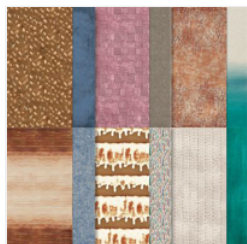

Earthen Textures - Collar Cut Card Technique

Supply List

Barbara Greenlee

214-395-5586

Barbara@GreenMoonStampStudio.com

GreenMoonStampStudio.com

[Earthen Textures Bundle \(English\) - 161514](#)

Price: \$54.75

[Earthen Elegance 12" X 12" \(30.5 X 30.5 Cm\) Designer Series Paper - 161503](#)

Price: \$12.50

[Exposed Brick 3D Embossing Folder - 161600](#)

Price: \$11.00

[Natural 1/4" \(6.4 Mm\) Wavy Trim - 161517](#)