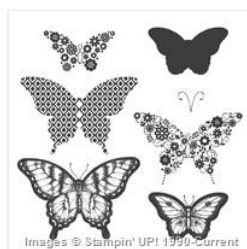

Supply List

Maggie Mata
707-646-1972

maggie@maggiemadecards.com
<http://www.maggiemadecards.stampinup.net>

Papillon Potpourri
Clear-Mount
Stamp Set -
123759

Price: \$15.00

Papillon Potpourri
Wood-Mount
Stamp Set -
132058

Price: \$19.00

Teeny Tiny Wishes
Clear-Mount
Stamp Set -
127802

Price: \$27.00

Teeny Tiny Wishes
Wood-Mount
Stamp Set -
128748

Price: \$37.00

Lullaby Designer
Series Paper -
133695

Price: \$10.95

Baked Brown
Sugar 8-1/2" X 11"
Card Stock -
131296