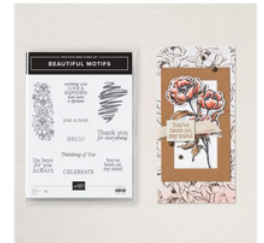

[Gallery Blooms Bundle - 165213](#)

Price: \$53.00

[Gallery Blooms Photopolymer Stamp Set - 165211](#)

Price: \$19.00

[Gallery Blooms Dies - 165212](#)

Price: \$40.00

[Beautiful Motifs Photopolymer Stamp Set \(English\) - 165198](#)

Price: \$18.00

[Celebratory Sips 12" X 12" \(30.5 X 30.5 Cm\) Designer Series Paper - 165586](#)

Price: \$12.50

[Strawberry Slush 8-1/2" X 11" Cardstock - 165625](#)

Price: \$14.00

[Melon Mambo 8-1/2" X 11" Cardstock - 115320](#)