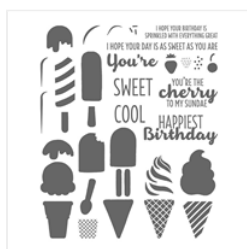

Supply List

Jennifer Gregorsky
jennifer@gregorsky.com
jennygpc.blogspot.com

[Cool Treats
Photopolymer
Stamp Set -
142982](#)

Price: \$27.00

[Tasty Treats
Specialty Designer
Series Paper -
142770](#)

Price: \$13.00

Images © Stampin' UP! 1990-Current

[Tasty Treats
Cardstock Pack -
142771](#)

Price: \$8.00

[Pool Party 8-1/2" X
11" Cardstock -
122924](#)

Price: \$14.00

[Peekaboo Peach
8-1/2" X 11"
Cardstock -
141417](#)