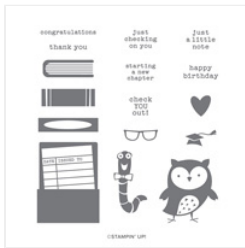

Supply List

Candy Rattray
210-355-5729

candy@sweetstamper.com
<http://sweetstamper.com>

[Check You Out
Photopolymer
Stamp Set -
149462](#)

Price: \$16.00

[Classic Stampin'
Pad Assortment In
Color 2018-2020 -
147153](#)