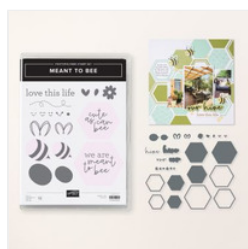

Supply List

Peggy Noe

peggy@prettypapercards.com

<http://prettypapercards.com>

[Meant To Bee Bundle \(English\) - 167243](#)

Price: \$49.50

[Mixed Florals Photopolymer Stamp Set - 164639](#)

Price: \$24.00

[Heart Shaped Bundle \(English\) - 164953](#)

Price: \$0.00

[Poppy Parade 8-1/2" X 11" Cardstock - 119793](#)

Price: \$14.00

[Basic White 8-1/2" X 11" Cardstock - 159276](#)

Price: \$13.00

[Mixed Media Florals 12" X 12" \(30.5 X 30.5 Cm\) Designer Series Paper - 164638](#)