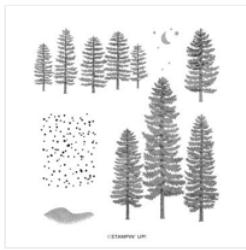

Forever Forest Supply List

Rachel Brumley
(479) 6443318

rachel@stampwithrachel.com
<http://www.stampwithrachel.com>

[Forever Forest
Cling Stamp Set -
162054](#)

Price: \$26.00

[Inked & Tiled Cling
Stamp Set
\(English\) - 161158](#)

Price: \$27.00

[Basic White 8-1/2"
X 11" Cardstock -
159276](#)

Price: \$13.00

[Night Of Navy 8-
1/2" X 11"
Cardstock -
100867](#)

Price: \$14.00

[Crumb Cake 8-1/2"
X 11" Cardstock -
120953](#)

Price: \$14.00