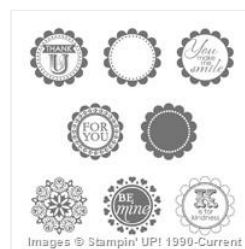

[A Round Array
Clear Stamp Set -
129090](#)

Price: $14.95