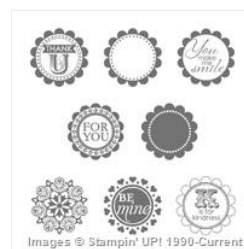

**A Round Array
Clear Stamp Set -
129090**

Price: $14.95