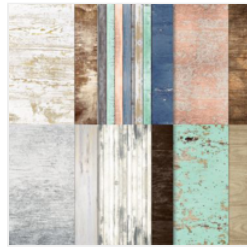

Price: \$20.00

[Country Woods 12" X 12" \(30.5 X 30.5 Cm\) Designer Series Paper - 163393](#)

Price: \$12.50

[Boho Blue 8-1/2" X 11" Cardstock - 161724](#)

Price: \$11.50

[Basic Beige 8-1/2" X 11" Cardstock - 164511](#)