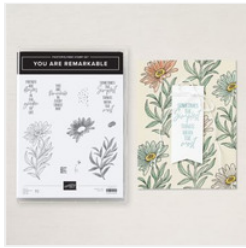

# HDLB You Are Remarkable

## Supply List

Beth Maxwell  
(414)315-4920

[bethmstampz@gmail.com](mailto:bethmstampz@gmail.com)  
<https://bethmaxwell.stampinup.net>

[You Are Remarkable Photopolymer Stamp Set \(English\) - 165445](#)