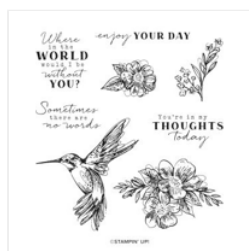

Thoughtful Expressions Card Supply List

Polly Libby
919-357-3781

libbyscraftstudio@gmail.com
<https://libbyscraftstudio.blogspot.com/>

[Thoughtful Expressions Bundle \(English\) - 162822](#)

Price: \$55.75

[Thoughtful Expressions Cling Stamp Set \(English\) - 162815](#)

Price: \$25.00

[Thoughtful Expressions Dies - 162821](#)

Price: \$37.00

[Poetic Expressions 12" X 12" \(30.5 X 30.5 Cm\) Designer Series Paper - 162814](#)