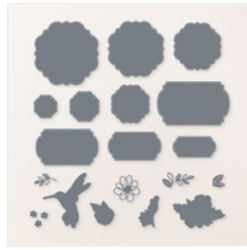

Price: \$16.50

Supply List

Peggy Murwin

815-653-2216

peggymurwin@comcast.net

www.stampwithpeggy.com

[Simply Elegant
Trim - 155766](#)

Price: \$7.50