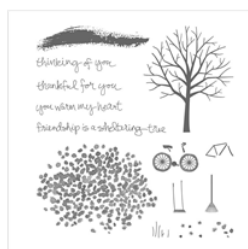

Supply List

Roberta Timmons

740-601-2396

StampwithRoberta@gmail.com

www.stampwithroberta.blogspot.com

[Sheltering Tree
Photopolymer
Stamp Set -
137163](#)

Price: $25.00