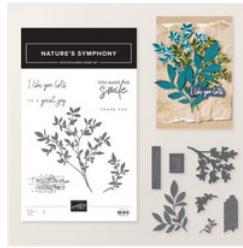

# Supply List

Glenda Calkins  
616-340-2406

[glenda@thestampcamp.com](mailto:glenda@thestampcamp.com)  
<https://stamp1.ink/shop>

[Nature Walk 12" X 12" \(30.5 X 30.5 Cm\) Designer Series Paper - 166912](#)

Price: \$12.50

[Phrases & Frames Dies - 167586](#)

Price: \$34.00

[Nature's Symphony Bundle \(English\) - 166926](#)

Price: \$46.75

[Basic White 8-1/2" X 11" Cardstock - 166780](#)

Price: \$14.00

[Pretty Peacock 8-1/2" X 11" Cardstock - 150880](#)