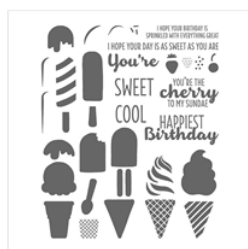

Supply List

Margie Calenda

mybroomstick01@gmail.com

<http://magicalmargie.blogspot.com>

[Cool Treats
Photopolymer
Stamp Set -
142982](#)

Price: \$27.00

[Cucumber Crush
Classic Stampin'
Pad - 138324](#)

Price: \$6.50

Images © Stampin' UP! 1990-Current

[Watermelon
Wonder Classic
Stampin' Pad -
138323](#)

Price: \$6.50

[Peekaboo Peach
Classic Stampin'
Pad - 141398](#)

Price: \$6.50

[Soft Suede Classic
Stampin' Pad -
126978](#)