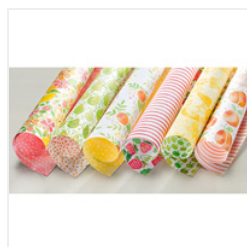

Images © Stampin' UP! 1990-Current

[Watermelon
Wonder Classic
Stampin' Pad -
138323](#)

Price: \$6.50

[Peekaboo Peach
Classic Stampin'
Pad - 141398](#)

Price: \$6.50

[Soft Suede Classic
Stampin' Pad -
126978](#)

Price: \$6.50

[Aqua Painters -
103954](#)

Price: \$17.00

[Fruit Stand
Designer Series
Paper - 141660](#)

Price: \$11.00

[Peekaboo Peach
8-1/2" X 11"
Cardstock -
141417](#)

Price: \$8.00

[Watercolor Paper -
122959](#)