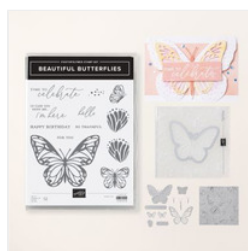

Shaped Card Instructions

Supply List

Patti Dolan

patti@pspapercrafts.com

www.pspapercrafts.com

[Beautiful Butterflies Bundle \(English\) - 164615](#)

Price: \$59.25

[Bloom Impressions 12" X 12" \(30.5 X 30.5 Cm\) Designer Series Paper - 164944](#)

Price: \$12.50

[Basic White 8-1/2" X 11" Thick Cardstock - 159229](#)

Price: \$17.00

[Blackberry Bliss 8-1/2" X 11" Cardstock - 133675](#)

Price: \$14.00

[Petunia Pop 8-1/2" X 11" Cardstock - 163801](#)

Price: \$14.00

[2024-2026 In Color™ Glimmer 12" X 12" \(30.5 X 30.5 Cm\) Specialty Paper - 163771](#)

Price: \$11.00

[Petunia Pop Classic Stampin' Pad - 163811](#)

Price: \$9.00

[Hearts Of Elegance Bundle \(English\) - 164916](#)