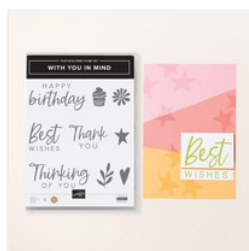

Supply List

Tammy Fite

505.440.4936

stampwithtammy@gmail.com

<http://tammyfite.stampinup.net>

[With You In Mind
Photopolymer
Stamp Set
\(English\) - 164747](#)

Price: \$20.00

[Sweet Jar
Photopolymer
Stamp Set
\(English\) - 165501](#)

Price: \$20.00

[Dotted Circles 3D
Embossing Folder
- 163789](#)

Price: \$12.00

[Cute As Can Bee
12" X 12" \(30.5 X
30.5 Cm\) Designer
Series Paper -
166621](#)

Price: \$12.50

[Daffodil Delight
Classic Stampin'
Pad - 147094](#)