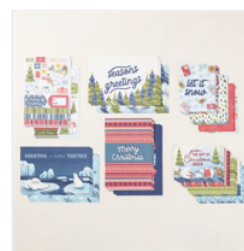

Price: \$20.00

[Above It All Dies - 162172](#)

Price: \$32.00

[A Walk In The Forest 12" X 12" \(30.5 X 30.5 Cm\) Designer Series Paper - 162377](#)

Price: \$12.50

[Beary Christmas Memories & More Card Pack - 162027](#)

Price: \$10.00

[Tuxedo Black Memento Ink Pad - 132708](#)

Price: \$8.00

[Real Red Classic Stampin' Pad - 147084](#)

Price: \$11.00

[Basic White 8-1/2" X 11" Cardstock - 159276](#)

Price: \$13.00

[Real Red 8-1/2" X 11" Cardstock - 102482](#)