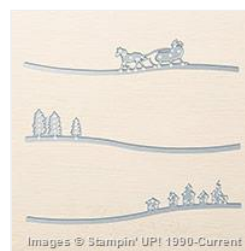

[Sleigh Ride
Edgelits Dies -
139670](#)

Price: $19.00