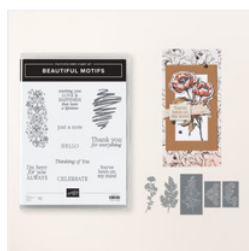

# Supply List

Peggy Noe

[peggy@prettypapercards.com](mailto:peggy@prettypapercards.com)

<http://prettypapercards.com>

[Beautiful Motifs Bundle \(English\) - 165206](#)

Price: \$45.75

[Gallery Blooms Bundle - 165213](#)

Price: \$53.00

[Basic White 8-1/2" X 11" Cardstock - 166780](#)

Price: \$14.00

[Pretty In Pink 8-1/2" X 11" Cardstock - 163793](#)

Price: \$14.00

[Soft Sea Foam 8-1/2" X 11" Cardstock - 146988](#)

Price: \$14.00

[Wildflower Birthday 12" X 12" \(30.5 X 30.5 Cm\) Designer Series Paper & Sticker Sheet \(English\) - 166620](#)

Price: \$21.00

[Basic Gray Classic Stampin' Pad - 149165](#)

Price: \$11.00

[Old Olive Classic Stampin' Pad - 147090](#)