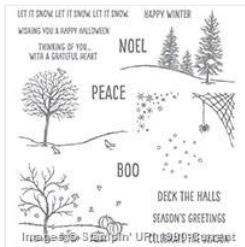

[Happy Scenes Photopolymer Stamp Set - 139821](#)
Sale: $27.75
Price: ~~$37.00~~