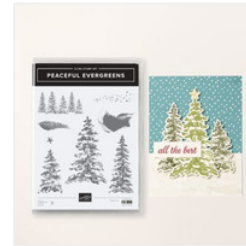

Designer Paper Showcase Fun Fold Live

Supply List

France "Frenchie" Martin

832-602-3290

frenchiestamps@hotmail.com

<http://www.frenchiestamps.com>

[Season Of Elegance 12" X 12" \(30.5 X 30.5 Cm\) Specialty Designer Series Paper - 164144](#)

Price: \$16.50

[Peaceful Season Bundle \(English\) - 164021](#)

Price: \$52.00

[Peaceful Evergreens Bundle - 164025](#)

Price: \$59.25

[Peaceful Evergreens Cling Stamp Set - 164153](#)

Price: \$26.00

[Shepherd's Care Cling Stamp Set \(English\) - 164300](#)

Price: \$26.00

[Mossy Meadow 8-1/2" X 11" Cardstock - 133676](#)

Price: \$14.00

[Very Vanilla 8-1/2" X 11" Cardstock - 101650](#)

Price: \$13.00

[Basic Beige 8-1/2" X 11" Cardstock - 164511](#)

Price: \$14.00