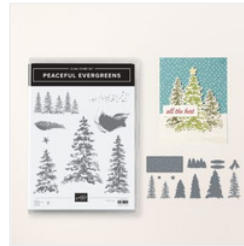

Designer Paper Showcase Fun Fold Live

Supply List

France "Frenchie" Martin

832-602-3290

frenchiestamps@hotmail.com

<http://www.frenchiestamps.com>

[Season Of Elegance 12" X 12" \(30.5 X 30.5 Cm\) Specialty Designer Series Paper - 164144](#)

Price: \$16.50

[Peaceful Season Bundle \(English\) - 164021](#)

Price: \$52.00

[Peaceful Evergreens Bundle - 164025](#)

Price: \$59.25

[Peaceful Evergreens Cling Stamp Set - 164153](#)

Price: \$26.00

[Shepherd's Care Cling Stamp Set \(English\) - 164300](#)

Price: \$26.00

[Mossy Meadow 8-1/2" X 11" Cardstock - 133676](#)

Price: \$14.00

[Very Vanilla 8-1/2" X 11" Cardstock - 101650](#)

Price: \$13.00

[Basic Beige 8-1/2" X 11" Cardstock - 164511](#)

Price: \$14.00