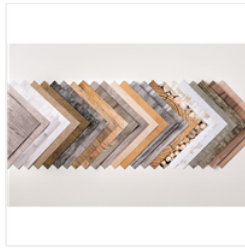

[Wood Textures
Designer Series
Paper Stack -
144177](#)

Price: € 13,25