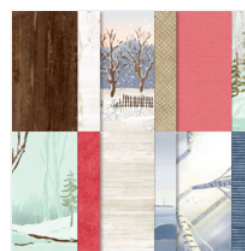

Price: \$24.00

[Winter Owls Dies - 162156](#)

Price: \$34.00

[One Horse Open Sleigh 6" X 6" \(15.2 X 15.2 Cm\) Designer Series Paper - 162118](#)

Price: \$12.50

[2022-2024 In Color™ 12" X 12" \(30.5 X 30.5 Cm\) Textured Specialty Paper - 161747](#)