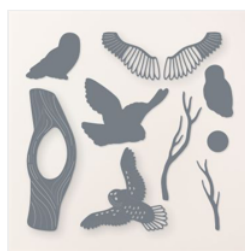

Price: \$24.00

[Winter Owls Dies - 162156](#)

Price: \$34.00

[One Horse Open Sleigh 6" X 6" \(15.2 X 15.2 Cm\) Designer Series Paper - 162118](#)

Price: \$12.50

[2022-2024 In Color™ 12" X 12" \(30.5 X 30.5 Cm\) Textured Specialty Paper - 161747](#)