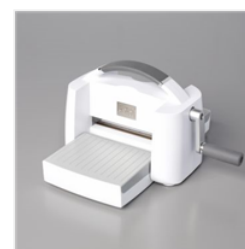

Price: \$8.00

[Deckled Rectangles Dies - 159173](#)

Price: \$30.00

[Stylish Shapes Dies - 159183](#)

Price: \$30.00

[Stampin' Cut & Emboss Machine - 149653](#)

Price: \$140.00

Winter Owl Card Supplies