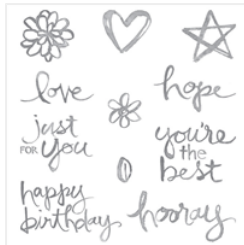

[Watercolor Words Photopolymer Stamp Set - 138702](#)

Price: $26.00