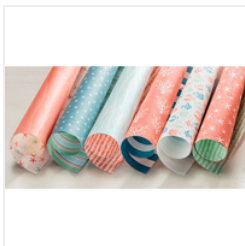

[Fruit Stand
Designer Series
Paper - 141660](#)

Price: \$11.00

[Blooms & Bliss
Designer Series
Paper - 141654](#)

Price: \$11.00

[Festive Birthday
Designer Series
Paper - 141630](#)

Price: \$11.00

[By The Shore
Designer Series
Paper - 141640](#)