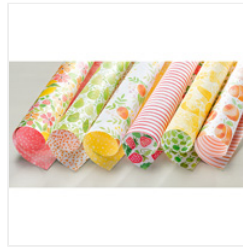

Supply List

Kim Jolley
417-396-5488

stampinartfully@gmail.com
www.stampinartfully.com

[Floral Boutique
Designer Series
Paper - 141663](#)

Price: \$11.00

[Moroccan
Designer Series
Paper - 141645](#)

Price: \$11.00