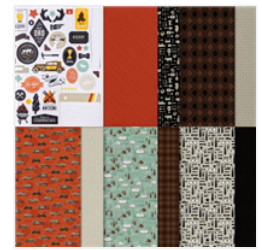

Supply List

Kylie Page

stampersworkshop@gmail.com

www.stampersworkshop.com

[He's The Man Suite Collection \(English\) - 159083](#)

Price: \$120.00

[He's All That Bundle \(English\) - 159079](#)

Price: \$79.00

[He's All That Cling Stamp Set \(English\) - 159071](#)

Price: \$39.00

[All That Dies - 159078](#)

Price: \$49.00

[He's The Man 12" X 12" \(30.5 X 30.5 Cm\) Specialty Designer Series Paper - 159068](#)

Price: \$27.00