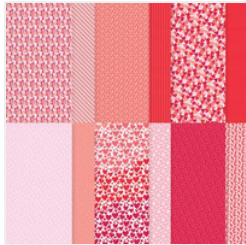

Price: \$11.00

[Strawberry Slush Classic Stampin' Pad - 165286](#)

Price: \$11.00

[Strawberry Slush 8-1/2" X 11" Cardstock - 165625](#)

Price: \$14.00

[Basic White 8-1/2" X 11" Cardstock - 166780](#)

Price: \$14.00

[Made With Love 12" X 12" \(30.5 X 30.5 Cm\) Designer Series Paper - 167054](#)

Price: \$12.50

[Bubble Bath 1/8" \(3.2 Mm\) Faux Linen Ribbon - 167075](#)

Price: \$8.00

[Rhinestone Basic Jewels - 144220](#)