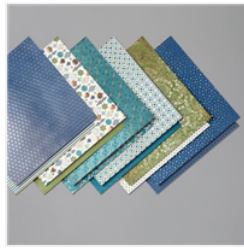

Brightly Gleaming Fun Fold Sympathy Card

Supply List

Susan Campfield
(651) 653-2208
susan@suestampfield.com
www.suestampfield.com

[Prized Peony Cling
Stamp Set \(En\) -
152504](#)

Price: \$24.00

[Brightly Gleaming
Specialty Designer
Series Paper -
150429](#)

Price: \$15.00

[Stitched So
Sweetly Dies -
151690](#)

Price: \$32.00

[Basketweave &
Metallic Ribbon
Combo Pack -
153553](#)

Price: \$8.00

[Metallic Pearls -
146282](#)

Price: \$7.00

[Cinnamon Cider
Stampin' Blends
Combo Pack -
153105](#)