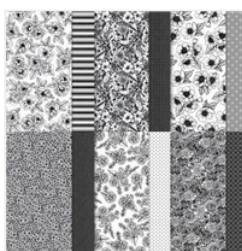

[True Love Designer Series Paper - 154281](#)

Price: $11.50