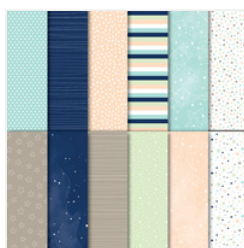

[Twinkle Twinkle
Designer Series
Paper - 146284](#)

Price: 13,25 €