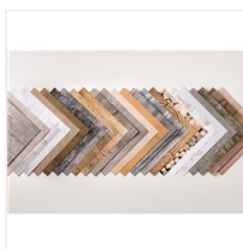

Supply List

Mary Bush

stampwithmarybush@yahoo.com
www.stampinthesand.stampinup.net

[Home To Roost Cling Stamp Set - 149736](#)

Price: \$0.00

[Home To Roost Cards - 151039](#)

Price: \$64.00

[Wood Textures Designer Series Paper Stack - 144177](#)