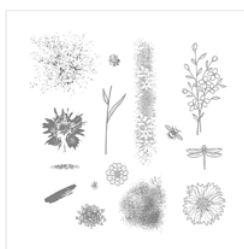

# Supply List

Place Order  
[paperyovri@gmail.com](mailto:paperyovri@gmail.com)

[Weather Together  
Photopolymer  
Stamp Set -  
141543](#)

Price: \$26.00

[Feather Together  
Photopolymer  
Stamp Set -  
141597](#)

Price: \$21.00

[Touches Of  
Texture Clear-  
Mount Stamp Set -  
143251](#)

Price: \$45.00

[Emerald Envy 8-  
1/2" X 11"  
Cardstock -  
141415](#)

Price: \$10.00

[Emerald Envy  
Classic Stampin'  
Pad - 141396](#)