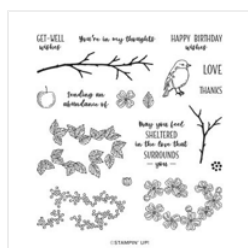

Price: \$14.00

[Petal Pink 8-1/2" X 11" Cardstock - 146985](#)

Price: \$14.00

[Basic White 8-1/2" X 11" Cardstock - 159276](#)

Price: \$13.00

[Rhinestone Basic Jewels - 144220](#)

Price: \$7.00

[Seasonal Branches Photopolymer Stamp Set \(English\) - 161358](#)