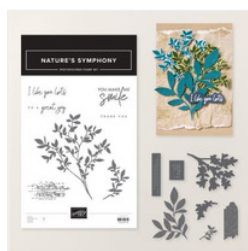

Supply List

Glenda Calkins
616-340-2406

glenda@thestampcamp.com
<https://stamp1.ink/shop>

[Nature's
Symphony Bundle
\(English\) - 166926](#)

Price: \$46.75

[Lovely
Arrangements
Bundle \(English\) -
167176](#)

Price: \$48.50

[Stylish Shapes
Dies - 159183](#)

Price: \$30.00

[Nature Walk 12" X
12" \(30.5 X 30.5
Cm\) Designer
Series Paper -
166912](#)

Price: \$12.50

[Lovely Blossoms
12" X 12" \(30.5 X
30.5 Cm\) Designer
Series Paper -
167168](#)

Price: \$12.50

[Basic White 8-1/2"
X 11" Cardstock -
166780](#)

Price: \$14.00

[Petal Pink 8-1/2" X
11" Cardstock -
146985](#)

Price: \$14.00

[Pretty Peacock 8-
1/2" X 11"
Cardstock -
150880](#)

Price: \$14.00